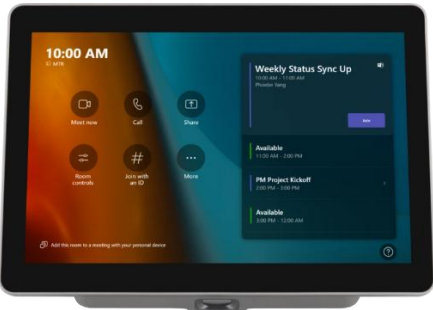

- Windows 10 IoT
- Room control using Tablet
- Native MS Teams Application

Specifications:

PROCESSOR	Intel Core i5
OPERATING SYSTEM	Windows 10 IoT
MEMORY	8 GB (Dual-Channel) DDR4
STORAGE	256GB/512GB PCIe SSD
GRAPHICS	Intel Graphics Full HD
PORTS	2x HDMI-Out, 1 X HDMI INPUT, 1x RJ45 Gigabit Ethernet 2x USB-A 3.0, 1x USB-A 3.2 Gen 1, 1x USB-C 3.2 Gen 2
CONNECTIVITY	WIFI- WLAN 802.11 AC Bluetooth 5.0
TOUCH CONSOLE	10.1" IPS Display 10-point Touch (1280x800 resolution) <400 nits with 16:10 Aspect ratio, contrast ratio 1200:1

*Picture for illustration purpose only