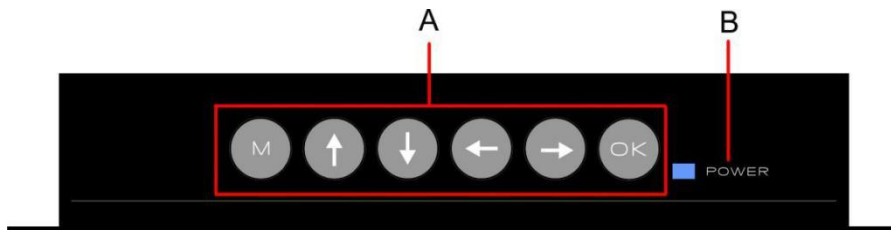

C: 3.5mm audio output port

D: HDMI/DVI/CVBS/VGA/YPbPr source output interface(DVI-I)

E: DC 12V power supply

F: Power switch

Front Panel

A: Function keys: Menu, Up, Down, Left, Right, Enter

B: POWER Indicator