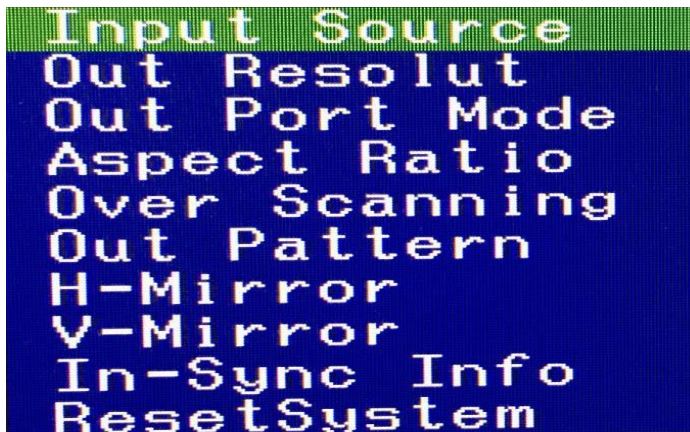

E: DC 12V power supply

F: Power switch

Front Panel

A: Function keys: Menu, Up, Down, Left, Right, Enter

B: POWER Indicator

6. Operation

6.1 Connection Diagram

6.2 Operation of the function keys

Press Menu(M) button, it will show below interface on the display:

Note: Users can adjust the needed contents with the direction and Enter buttons

- (1) Input Source: It's automatically detected
- (2) Out Resolution: Default resolution is HD(1080P60)
- (3) Out Port Mode: Default output connection model is YC 422(16EMB)
- (4) Aspect Ratio: Two models to select: 16:9 and 4:3
- (5) Over Scanning: Supports images zooming from - 10% to 10%
- (6) Out Pattern: 12 models to select, default one is Disable
- (7) H-Mirror: Horizontal 180° rotate off
- (8) V-Mirror: Vertical 180° rotate off
- (9) In-Sync Info: Default resolution HD(1080p60)
- (10) Reset System: Turn on to back to factory model