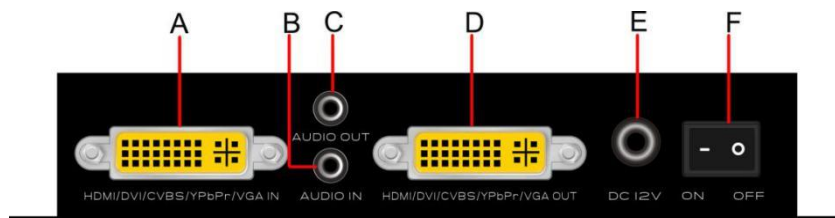

HDMI output (DVI-I interface)	Support 800*600,1024*768,1280*720,1280*800,1280*1024,1360*768,1366*768,1440*900,1400*1050,1600*1200,1680*1050,1920*1080,1920*1200
	Power adapter	AC: 110V-240V 50/60Hz DC: 12V 1500mA
	Consumption	≤7W
Power	Working	0°C-50°C
	Storage	-10°C-75°C
Temperature	Storage	10%-95%RH
	Size	152*96*27mm
Humidity	Weight	200g
Dimension		

4. Packing

UNI to UNICConverter	1	Unit
DC 12V Power adapter	1	Pcs

5. Panels

Rear Panel

A: HDMI/DVI/CVBS/VGA/YPbPr source input interface(DVI-I)

B: 3.5mmAudio input port