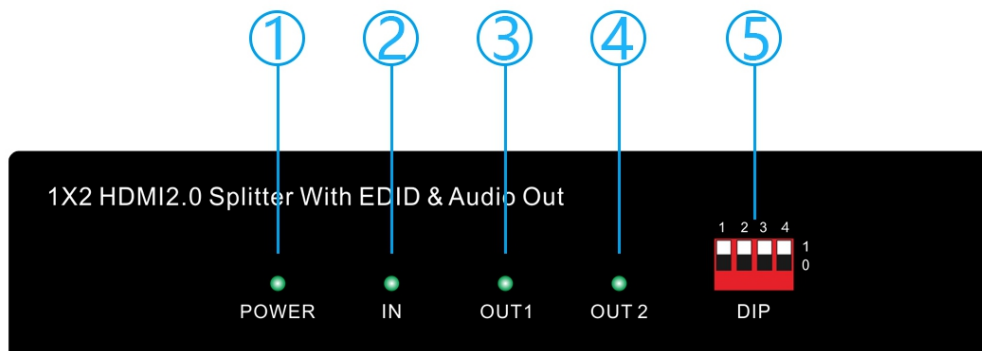

## 3. Specification

Technical	
HDCP Compliance	HDCP 2.2
Video Bandwidth	18Gbps
Resolution	4K2K 50/60Hz 4:4:4, 4K2K 30Hz 4:4:4, 1080p, 1080i, 720p, 720i, 480p, 480i All HDMI 3D TV formats All PC resolutions including 1920 x 1200
3D Support	Yes
Color Space	RGB, YCbCr 4:4:4, YCbCr 4:2:2, YCbCr 4:2:0
Color Depth	8/10/12-bit
HDMI Audio Formats	PCM2.0/5.1/7.1CH, Dolby Digital/Plus/EX, Dolby True HD, DTS, DTS-EX,DTS-96/24, DTS High Res DTS-HD Master Audio, DSD
HDR Formats	HDR10, HDR10+, Dolby Vision
ESD Protection	Human-body Model:
Connection	
Input Ports	1*HDMI Type A [19-pin female]
Output Ports	2/4*HDMI Type A [19-pin female], 1*3.5mm audio
Mechanical	
Housing	Metal Enclosure
Color	Black
Dimensions	140X61X27MM(Packing: 185X184X55MM) for 1x2
Weight	60g
Power Supply	Input: AC 100~240V 50/60Hz
Power Consumption	1W (max)
Operating	0°C ~ 40°C / 32°F ~ 104°F
Storage Temperature	-20°C ~ 60°C / -4°F ~ 140°F
Relative Humidity	20~90% RH (non-condensing)
Cable Length	For 4K60 (YCbCr 4:2:0)- --32ft / 10M; For 1080P---40ft/ 15m

## 5. Panels

5.1 Front Panel(\*here only takes 1x2 as example, the 1x4 will be the same functions but different indicators)

**1.Power:** Power indicator

**2.IN:** HDMI input indicator

**3/4.OUT 1/2** HDMI outputs indicators