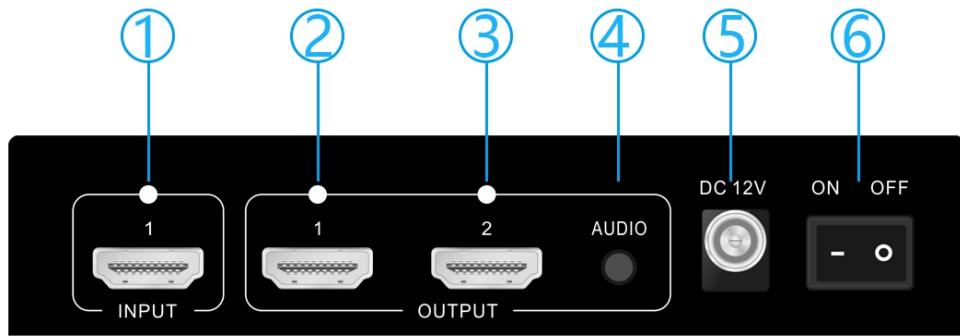

## 5. Panels

5.1 Front Panel(\*here only takes 1x2 as example, the 1x4 will be the same functions but different indicators)

**1.Power:** Power indicator

**2.IN:** HDMI input indicator

**3/4.OUT 1/2** HDMI outputs indicators

**5.DIP:** For the EDID management and auto scaling function

EDID Management			Auto scaling	
D1	D2	D3	D4	Functions
0	0	0	0	Pass-through
0	0	1	1	DVI-1920*1080P60
0	1	0		DVI-1920*1200
1	0	0		1920*1080P60
0	1	1		1280x800
1	0	1		1920*1200
1	1	0		4k302.1
1	1	1		4k602.1

5.2 Back Panel(\*here only takes 1x2 as example, the 1x4 will be the same functions but different port numbers)

- 1.INPUT: HDMI input port
- 2/3.OUT 1/2: Two HDMI output ports
- 4.AUDIO: One 3.5MM audio de-embedded
- 5.DC 12V: DC 12V 1A power supply
- 6.ON/OFF: Power switch ON/OFF