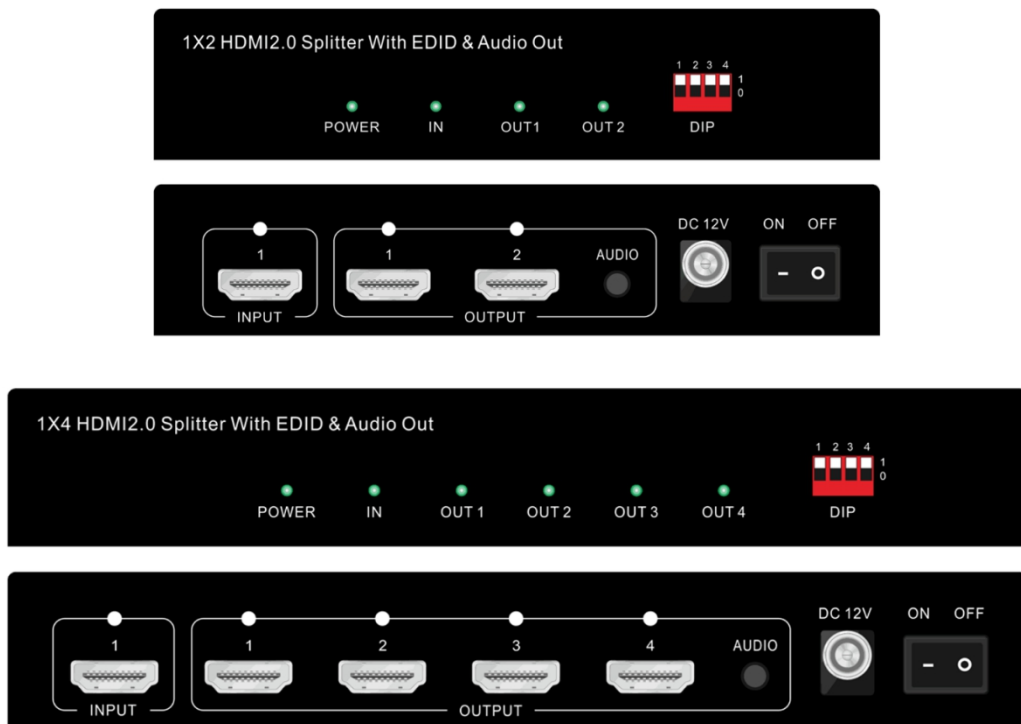

Splitter Datasheet & User Manual

1x2/4 HDMI2.0 4K60 Splitter with Audio&Scaling&EDID management

Model - HM-SP120E

Model - HM-SP140E

Version: V2022.001

Contents

1. Introduction.....	3
2. Features.....	3
3. Specification.....	3
4. Packing.....	3
5. Panels.....	4
5.1 Front Panel.....	4
5.2 Back Panel.....	5
6. Operation diagram.....	5